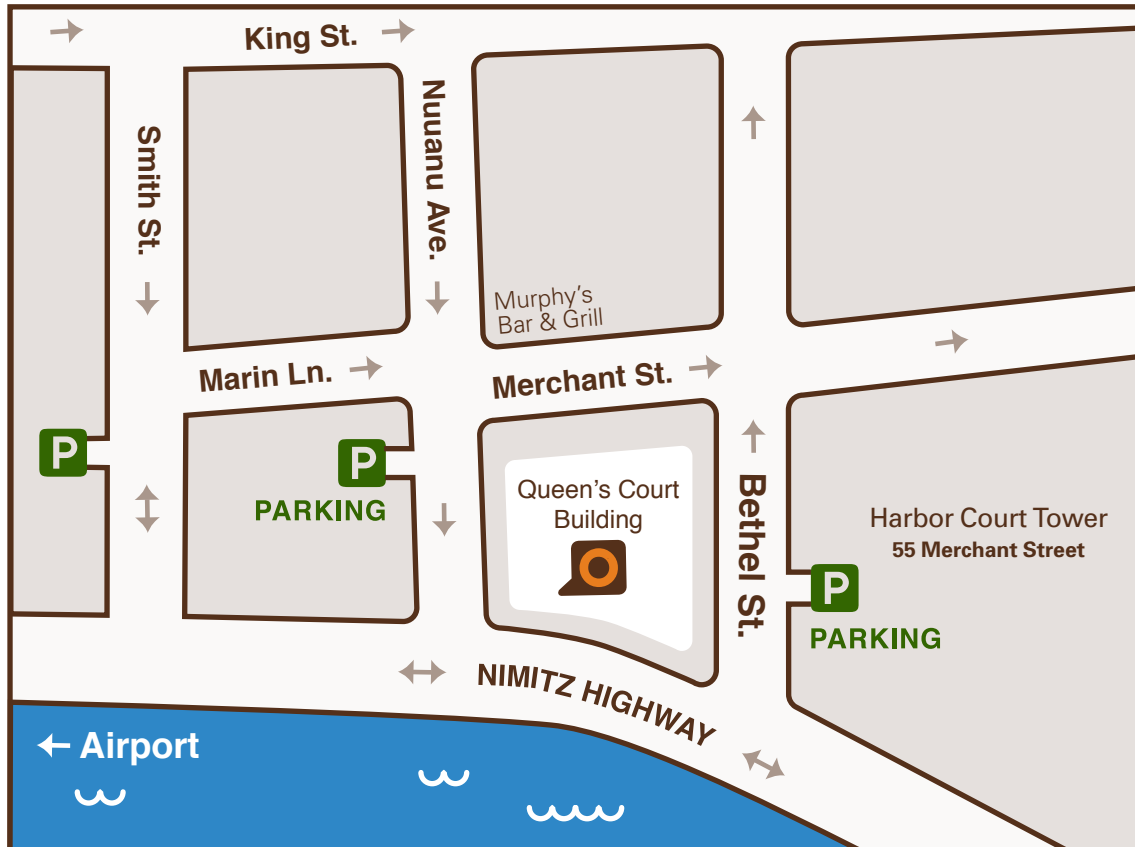

## Map and Directions to OrangeRoc

### From the Airport:

- Exit airport onto H1 Eastbound (toward Honolulu).
- Stay in right lane after merging onto H1.
- After about 1 mile take exit 18A NIMITZ HWY. (toward Waikiki).
- Continue on NIMITZ HWY. for approximately 2.5 miles.
- Depending on where you would like to park, turn off NIMITZ onto SMITH ST. or BETHEL ST. See above map for parking options.

### From Waikiki via ALA MOANA BLVD:

- Follow ALA MOANA BLVD. out of Waikiki toward the downtown Honolulu business district. ALA MOANA BLVD will eventually turn into NIMITZ HWY.
- Depending on where you would like to park, turn off NIMITZ HWY. onto BETHEL ST. or SMITH ST. See above map for parking options.